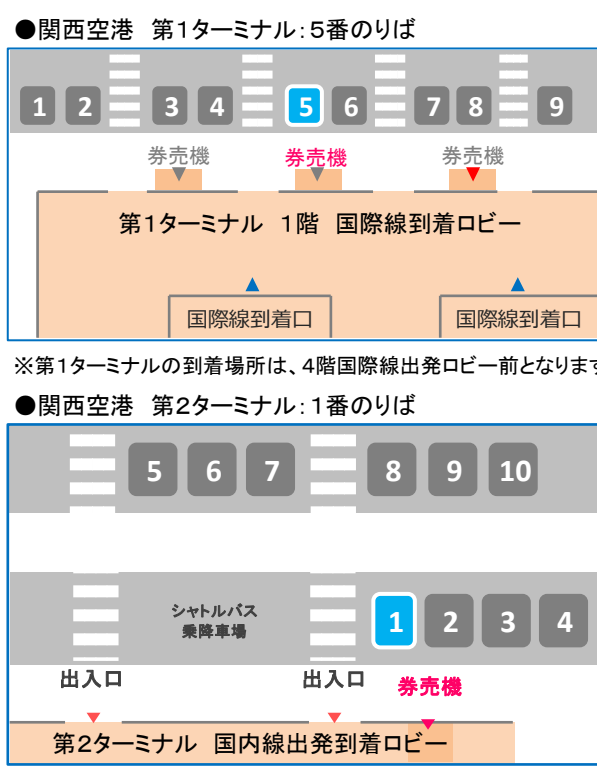

大阪駅前(梅田)発

Table with columns for departure times from Osaka Station (Umeji) to various destinations including Kansai Airport, Naniwa Station, and Osaka Station. Includes company names like 急行, 神, 関, etc.

※関西空港着1便目、2便目、3便目、4便目は、第2ターミナル→第1ターミナルの順に到着します。

関西空港発

Table with columns for departure times from Kansai Airport to various destinations including Osaka Station, Naniwa Station, and Kansai Airport. Includes company names like 急行, 神, 関, etc.

運行会社=急: 阪急観光バス、関: 関西空港交通、神: 阪神バス

のりば案内

運賃

Table showing fares for different routes: Osaka Station (Umeji) / New Osaka / Naniwa Station vs. Kansai Central / Kansai New Town. Includes adult, child, and return fares.