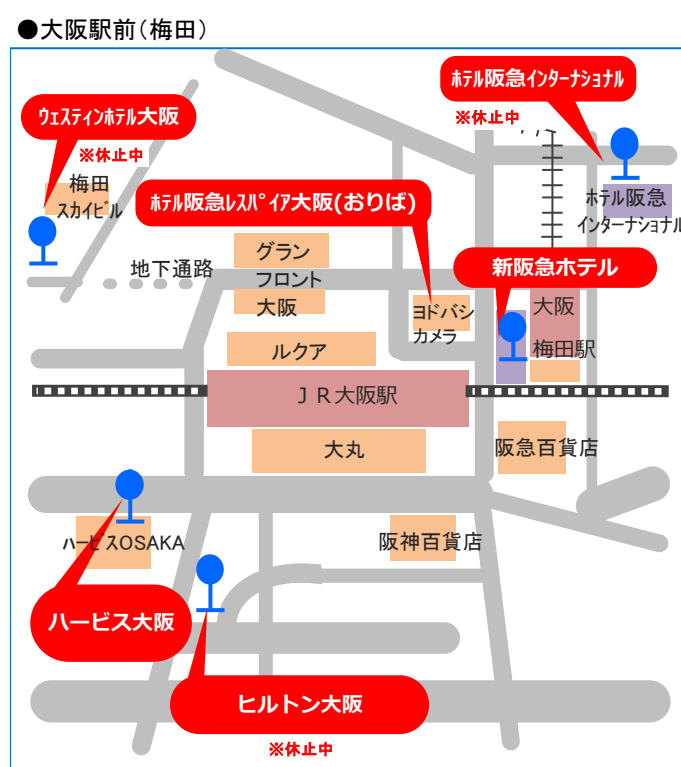

大阪駅前(梅田)発

Table with columns for departure times from Osaka Station (Umeji) to various destinations including Kansai Airport, Naniwa Station, and Osaka Station. Includes company names like 急行, 神, 関, etc.

※関西空港着1便目、2便目、3便目、4便目は、第2ターミナル→第1ターミナルの順に到着します。

関西空港発

Table with columns for departure times from Kansai Airport to various destinations including Osaka Station, Naniwa Station, and Kansai Airport. Includes company names like 急行, 神, 関, etc.

運行会社=急: 阪急観光バス、関: 関西空港交通、神: 阪神バス

のりば案内

運賃

Table showing fares for different routes: Osaka Station (Umeji) / New Osaka / Naniwa Station vs. Kansai Central / Kansai New Town. Includes adult, child, and return fares.